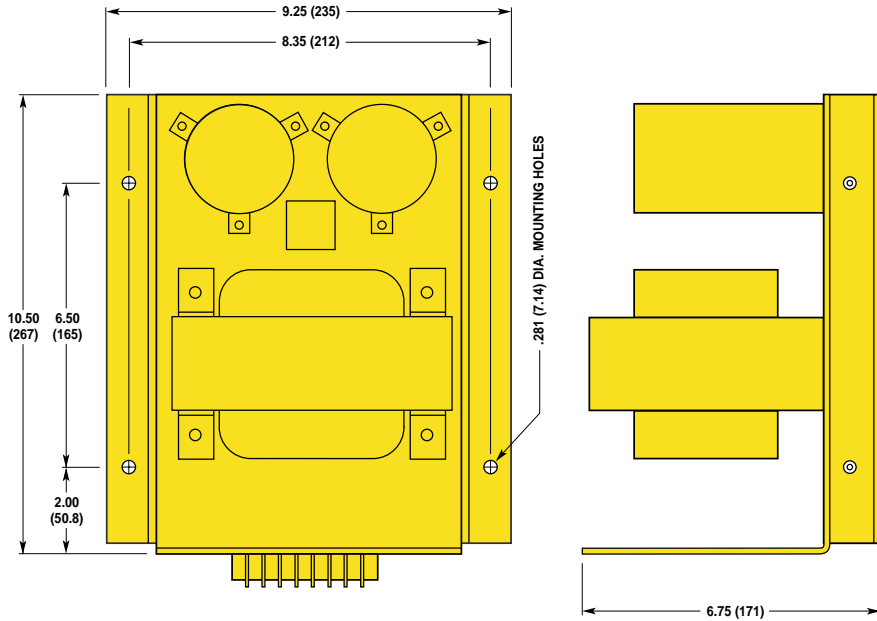

# OEM1000 Power Module Dimensional Drawing

Dimensions in inches (mm)

Drives & Drive/Controllers