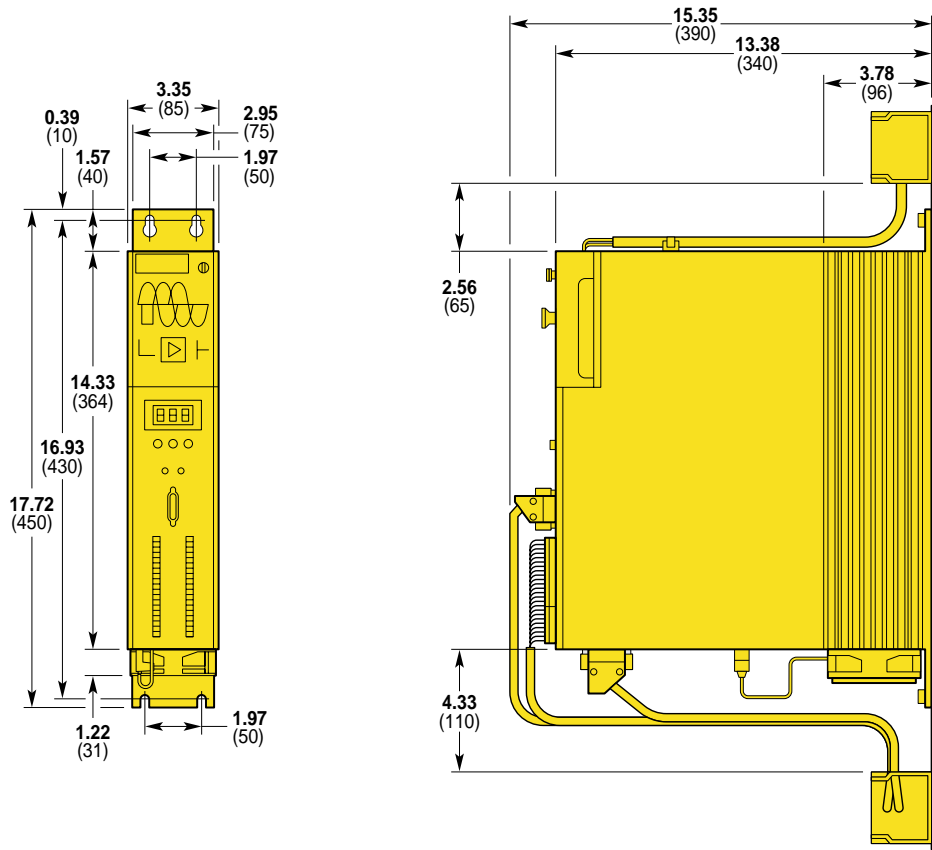

SV Dimensional Drawing

Dimensions and mounting details for direct panel mounting for SV200M, SV500M and SV1500M

Dimensions in inches (mm)

Drives & Drive/Controllers