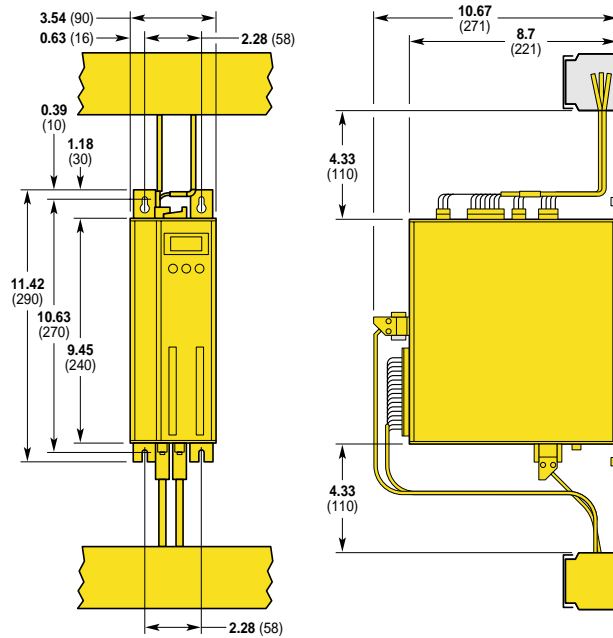

# SV Dimensional Drawings

## Dimensions and mounting details for direct panel mounting for SV2500S

Dimensions in inches (mm)

## Dimensions and mounting details for direct panel mounting for SV4500S and SV8500S

Dimensions in inches (mm)

Integrate Brushless Digital Servo Systems into Your Application. Call 1-800-358-9070 Today.