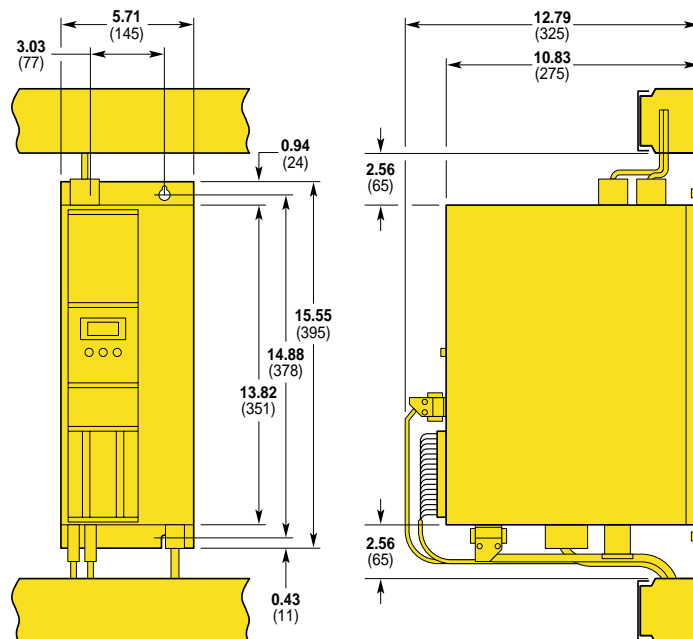

# SV Dimensional Drawings

## Dimensions and mounting details for direct panel mounting for SV2500S

Dimensions in inches (mm)

## Dimensions and mounting details for direct panel mounting for SV4500S and SV8500S

Dimensions in inches (mm)

Integrate Brushless Digital Servo Systems into Your Application. Call 1-800-358-9070 Today.