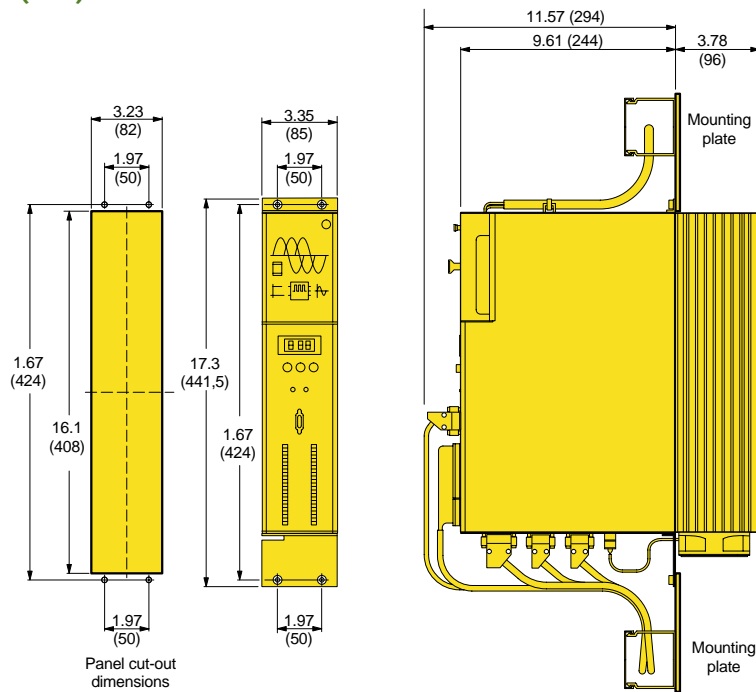

Mounting Details for direct-panel mounting

Dimensions in inches (mm)

Dimensions and Mounting Details for through-panel mounting

Dimensions in inches (mm)

All backplate and bracket fixings accept M6 screws.
 For through-panel mounting, use bracket type MTS2/01.