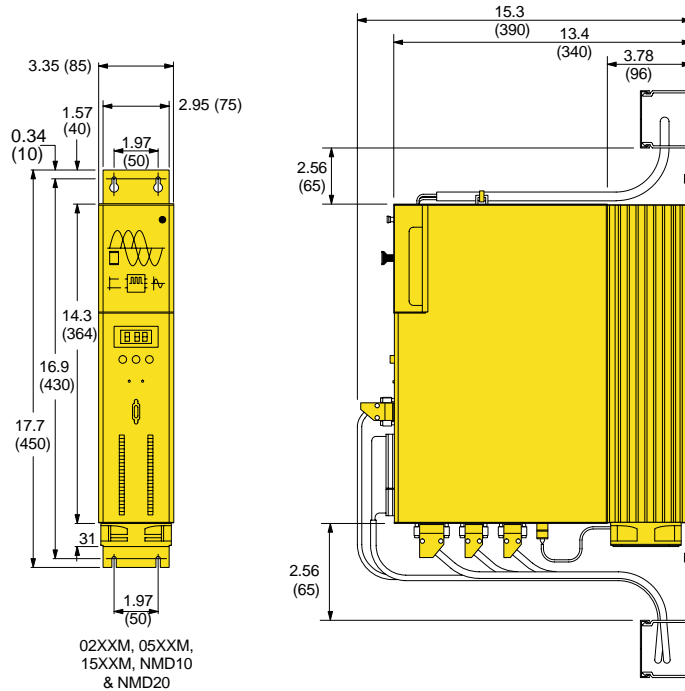

Mounting Details for direct-panel mounting

Dimensions in inches (mm)

Dimensions and Mounting Details for through-panel mounting

Dimensions in inches (mm)

All backplate and bracket fixings accept M6 screws.
 For through-panel mounting, use bracket type MTS2/01.