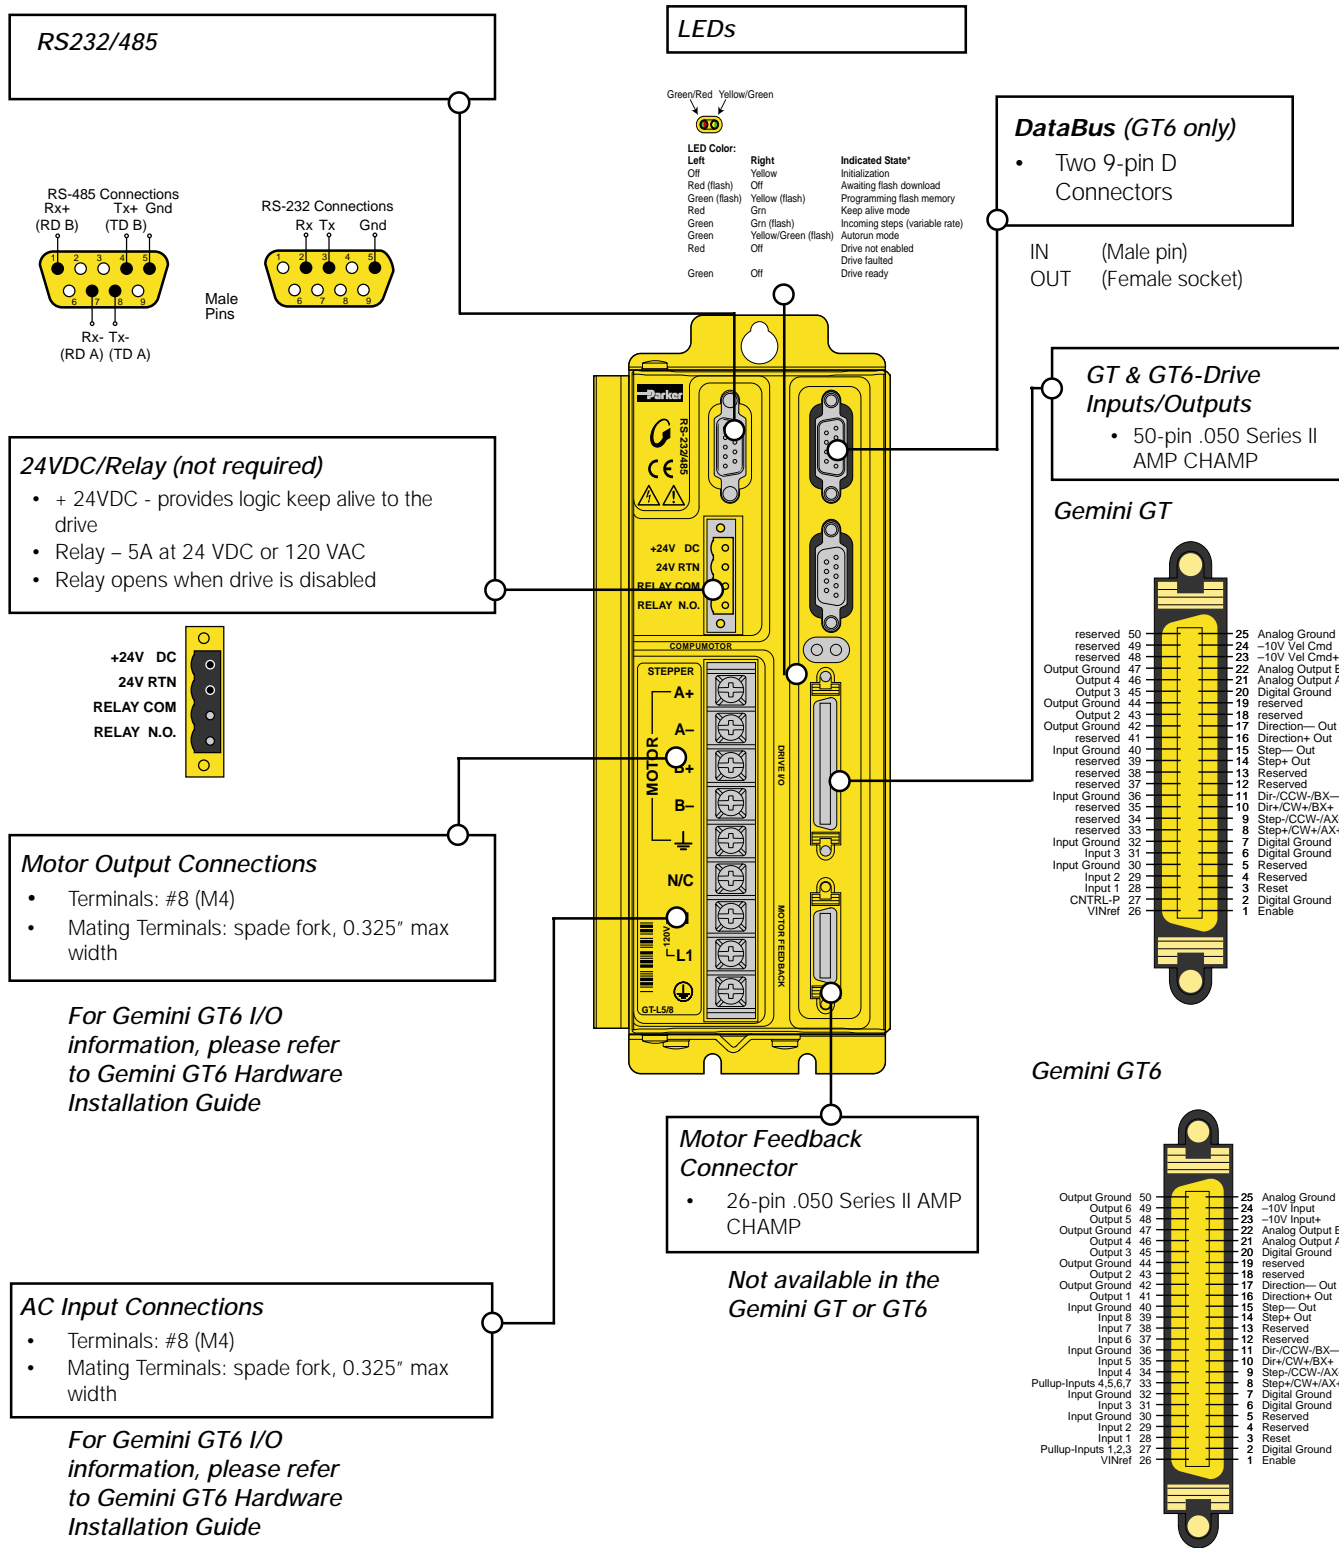

# Gemini GT and GT6 Connections and LEDs

Drives & Drive/Controllers

Gemini Offers Greater Flexibility and More Reliability Than Ever Before. Call 1-800-358-9070 Today.