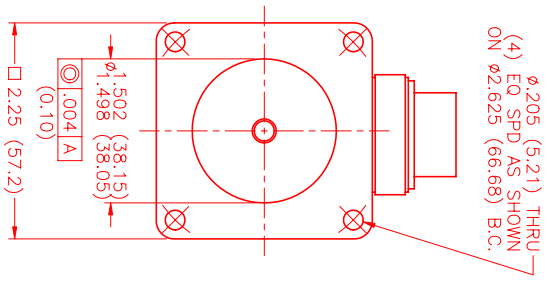

MOTOR DATA @ 230 VAC (SINE)

MOTOR PARAMETERS	UNITS	VALUE
HORSEPOWER	HP	0.21
KILOWATTS	KW	0.16
MAX. OPERATING SPEED	N MAX RPM	5000
SPEED @ RATED TORQUE	N RATED RPM	4000
* CONTINUOUS RATED TORQUE @ 4000 RPM	IN-LBS[Nm]	3.4[0.38]
* CONTINUOUS STALL TORQUE	IN-LBS[Nm]	5.0[0.56]
CONTINUOUS LINE CURRENT	AMPS/(RMS/Φ)	1.8
PEAK TORQUE	IN-LBS[Nm]	15.1[1.7]
PEAK CURRENT	AMPS/(RMS/Φ)	5.4
MAX. THEORETICAL ACCEL.	RAD/SEC²	155,670
TORQUE SENSITIVITY	Kt IN-LBS/AMP/(RMS/Φ)[Nm/AMP/(RMS/Φ)]	2.89[0.33]
BACK EMF (LINE TO LINE)	Vrms/Krpm	18.2
D.C. RESISTANCE (P-P)	OHMS	8.4
INDUCTANCE (P-P)	±10% MILLIHENRIES	11.6
ROTOR INERTIA	Jm IN-LBS-SEC² [Kg-M²]	0.000097[0.0000109]
STATIC FRICTION	Tf IN-LBS[Nm]	0.5[0.06]

*25°C AMBIENT WITH A MAXIMUM CASE TEMPERATURE OF 100°C ON MOTOR. MOTOR MOUNTED ON A 10" X 10" X 1/4" ALUMINUM HEATSINK. THERMOSTAT IN STATOR WINDINGS WILL OPEN IF WINDING TEMPERATURE EXCEEDS 155°C. THIS ALLOWS FOR AN APPROXIMATE +10% HEADROOM IN THE CONTINUOUS TORQUE RATING BEFORE THERMOSTAT OPENS.

MECHANICAL NOTES:

1. AXIAL LOAD: 15 LBS MAX
2. RADIAL LOAD: 20 LBS MAX @ 1" FROM FACE
3. MOTOR SEALED TO IP65.
4. MOTOR WEIGHT: 2.7 LBS [1.2 Kg]
5. MOTOR FINISH: BLACK EPOXY
6. MOTOR OUTPUT SHAFT: STAINLESS STEEL
7. MILLIMETERS (INCHES)

CONNECTION CHART
MOTOR/THERM/RESOLVER CONNECTOR:
PTO2E-14-18P(027)
(270-00024)

MTR/THERM/RES	WIRE FUNCTION	WIRE COLOR	WIRE LEADS
A	ΦR	RED	
B	ΦS	BLACK	
C	ΦT	BLUE	
D	PE GND	GRN/YEL	
U	THERM	BLACK	
N	THERM	BLACK	
H	SIN	YELLOW	
G	COS GND	BLACK	
S	COS	RED	
F	SIN GND	BLUE	
R	REF GND	YEL/WHI	
E	REF	RED/WHI	
J	RES SHLD	GRN/YEL	
K	-	-	
L	-	-	
M	-	-	
P	-	-	
T	-	-	

PTO2E-14-18P(027)
MATING CONNECTOR:
PTO6E-14-18S(476)