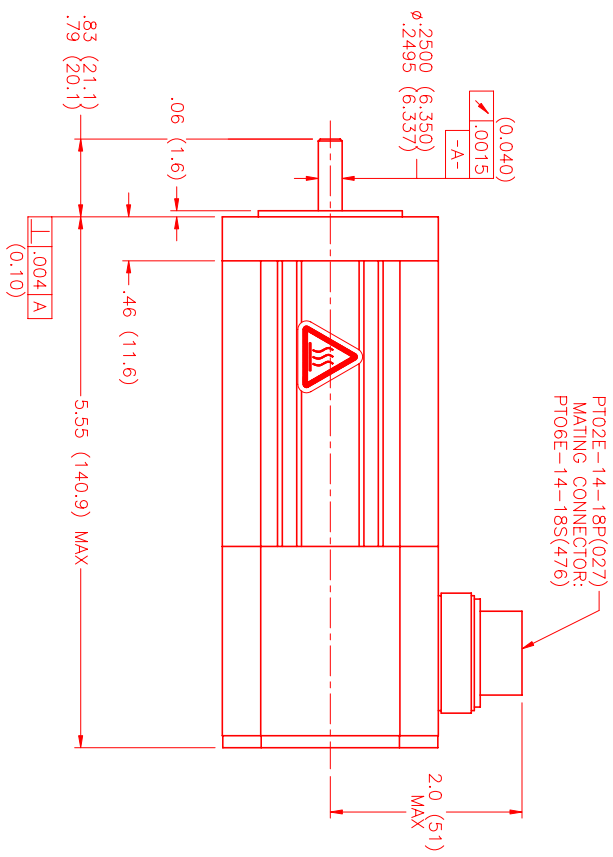

MOTOR DATA @ 230 VAC (SINE)

MOTOR PARAMETERS	UNITS	VALUE
HORSEPOWER	HP	0.21
KILOWATTS	KW	0.16
MAX. OPERATING SPEED	N MAX RPM	5000
SPEED @ RATED TORQUE	N RATED RPM	4000
* CONTINUOUS RATED TORQUE @ 4000 RPM	IN-LBS[Nm]	3.4[0.38]
* CONTINUOUS STALL TORQUE	IN-LBS[Nm]	5.0[0.56]
CONTINUOUS LINE CURRENT	AMPS/(RMS/Φ)	1.8
PEAK TORQUE	IN-LBS[Nm]	15.1[1.7]
PEAK CURRENT	AMPS/(RMS/Φ)	5.4
MAX. THEORETICAL ACCEL.	RAD/SEC²	155,670
TORQUE SENSITIVITY	Kt IN-LBS/AMP/(RMS/Φ)[Nm/AMP/(RMS/Φ)]	2.89[0.33]
BACK EMF (LINE TO LINE)	Vrms/Krpm	18.2
D.C. RESISTANCE (P-P)	OHMS	8.4
INDUCTANCE (P-P)	±10% MILLIHENRIES	11.6
ROTOR INERTIA	Jm IN-LBS-SEC² [Kg-M²]	0.000097[0.0000109]
STATIC FRICTION	Tf IN-LBS[Nm]	0.5[0.06]

*25°C AMBIENT WITH A MAXIMUM CASE TEMPERATURE OF 100°C ON MOTOR. MOTOR MOUNTED ON A 10" X 10" X 1/4" ALUMINUM HEATSINK. THERMOSTAT IN STATOR WINDINGS WILL OPEN IF WINDING TEMPERATURE EXCEEDS 155°C. THIS ALLOWS FOR AN APPROXIMATE +10% HEADROOM IN THE CONTINUOUS TORQUE RATING BEFORE THERMOSTAT OPENS.

MECHANICAL NOTES:

1. AXIAL LOAD: 15 LBS MAX
2. RADIAL LOAD: 20 LBS MAX @ 1" FROM FACE
3. MOTOR SEALED TO IP65.
4. MOTOR WEIGHT: 2.7 LBS [1.2 Kg]
5. MOTOR FINISH: BLACK EPOXY
6. MOTOR OUTPUT SHAFT: STAINLESS STEEL
7. MILLIMETERS (INCHES)

CONNECTION CHART
MOTOR/THERM/RESOLVER CONNECTOR:
PTO2E-14-18P(027)
(270-00024)

MTR/THERM/RES	WIRE FUNCTION	WIRE COLOR	WIRE LEADS
A	ΦR	RED	
B	ΦS	BLACK	
C	ΦT	BLUE	
D	PE GND	GRN/YEL	
U	THERM	BLACK	
N	THERM	BLACK	
H	SIN	YELLOW	
G	COS GND	BLACK	
S	COS	RED	
F	SIN GND	BLUE	
R	REF GND	YEL/WHI	
E	REF	RED/WHI	
J	RES SHLD	GRN/YEL	
K	-	-	
L	-	-	
M	-	-	
P	-	-	
T	-	-	

PTO2E-14-18P(027)
MATING CONNECTOR:
PTO6E-14-18S(476)