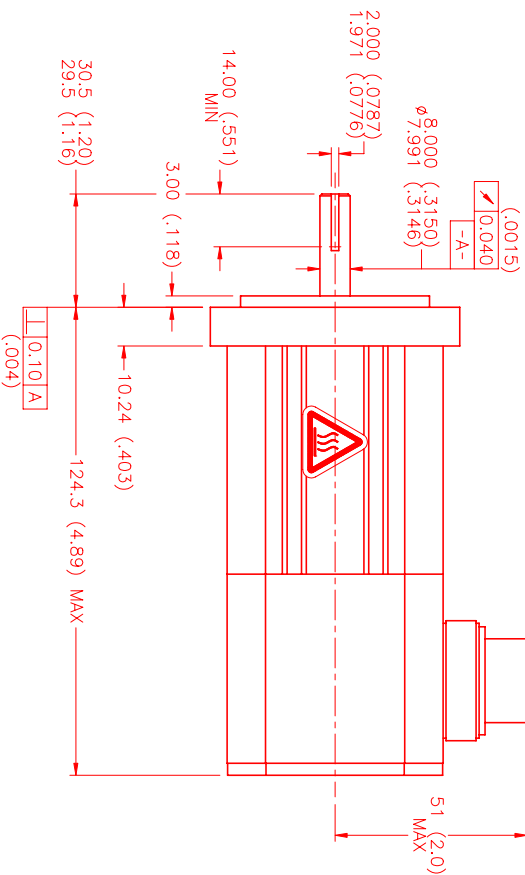

MOTOR DATA @ 110 VAC (TRAP)

MOTOR PARAMETERS	UNITS	VALUE
HORSEPOWER	HP	.15
KILOWATTS	KW	.11
MAX. OPERATING SPEED	N. MAX RPM	6000
SPEED @ RATED TORQUE	N RATED RPM	4000
* CONTINUOUS RATED TORQUE @ 4000 RPM	IN-LBS[Nm]	2.3[.26]
* CONTINUOUS STALL TORQUE	IN-LBS[Nm]	2.6[.29]
CONTINUOUS LINE CURRENT	AMPS	3.0
PEAK TORQUE	IN-LBS[Nm]	7.8[0.9]
PEAK CURRENT	AMPS	9.7
MAX. THEORETICAL ACCEL.	RAD/SEC²	118,182
TORQUE SENSITIVITY	Kt IN-LBS/AMP[Nm/AMP]	1.03[.12]
BACK EMF (LINE TO LINE)	Vrms/Krpm	9.2
D.C. RESISTANCE (P-P)	OHMS	6.9
INDUCTANCE (P-P)	MILLIHENRIES	7.7
ROTOR INERTIA	Jm [IN-LBS-SEC²] [Kg-M²]	.000066[.0000075]
STATIC FRICTION	Tf [IN-LBS] [Nm]	.35[.040]

*25°C AMBIENT WITH A MAXIMUM CASE TEMPERATURE OF 100°C ON MOTOR. MOTOR MOUNTED ON A 10" X 10" X 1/4" ALUMINUM HEATSINK. THERMOSTAT IN STATOR WINDINGS WILL OPEN IF WINDING TEMPERATURE EXCEEDS 155°C. THIS ALLOWS FOR AN APPROXIMATE +10% HEADROOM IN THE CONTINUOUS TORQUE RATING BEFORE THERMOSTAT OPENS.

MECHANICAL NOTES:

1. AXIAL LOAD: 15 LBS MAX
2. RADIAL LOAD: 20 LBS MAX @ 1" FROM FACE
3. MOTOR SEALED TO IP65.
4. MOTOR WEIGHT: 2.3 LBS. [1.0 kg]
5. MOTOR FINISH: BLACK EPOXY
6. MOTOR OUTPUT SHAFT: STAINLESS STEEL
7. MILLIMETERS (INCHES)

CONNECTION CHART

MOTOR/THERM/RESOLVER CONNECTOR:
PT02E-14-18P(027)
(270-00024)

MTR/THERM/RES	WIRE	WIRE LEADS
PIN	WIRE FUNCTION	WIRE COLOR
A	ΦR	RED
B	ΦS	BLACK
C	ΦT	BLUE
D	PE GND	GRN/YEL
U	THERM	BLACK
N	THERM	BLACK
H	SIN	YELLOW
G	COS GND	BLACK
S	COS	RED
F	SIN GND	BLUE
R	REF GND	YEL/WHI
E	REF	RED/WHI
J	RES SHLD	GRN/YEL
K	-	-
L	-	-
M	-	-
P	-	-
T	-	-