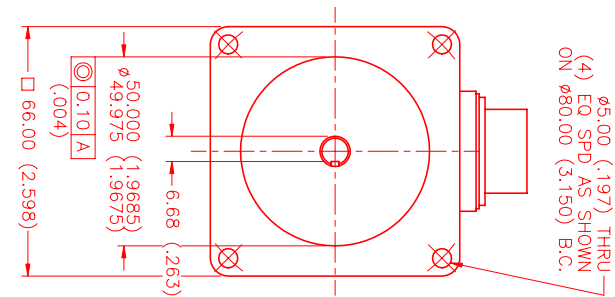

MOTOR DATA @ 110 VAC (TRAP)

MOTOR PARAMETERS	UNITS	VALUE
HORSEPOWER	HP	.15
KILOWATTS	KW	.11
MAX. OPERATING SPEED	N. MAX RPM	6000
SPEED @ RATED TORQUE	N RATED RPM	4000
* CONTINUOUS RATED TORQUE @ 4000 RPM	IN-LBS[Nm]	2.3[.26]
* CONTINUOUS STALL TORQUE	IN-LBS[Nm]	2.6[.29]
CONTINUOUS LINE CURRENT	AMPS	3.0
PEAK TORQUE	IN-LBS[Nm]	7.8[0.9]
PEAK CURRENT	AMPS	9.7
MAX. THEORETICAL ACCEL.	RAD/SEC²	118,182
TORQUE SENSITIVITY	Kt IN-LBS/AMP[Nm/AMP]	1.03[.12]
BACK EMF (LINE TO LINE)	Vrms/Krpm	9.2
D.C. RESISTANCE (P-P)	OHMS	6.9
INDUCTANCE (P-P)	MILLIHENRIES	7.7
ROTOR INERTIA	Jm [IN-LBS-SEC²] [Kg-M²]	.000066[.0000075]
STATIC FRICTION	Tf [IN-LBS] [Nm]	.35[.040]

*25°C AMBIENT WITH A MAXIMUM CASE TEMPERATURE OF 100°C ON MOTOR. MOTOR MOUNTED ON A 10" X 10" X 1/4" ALUMINUM HEATSINK. THERMOSTAT IN STATOR WINDINGS WILL OPEN IF WINDING TEMPERATURE EXCEEDS 155°C. THIS ALLOWS FOR AN APPROXIMATE +10% HEADROOM IN THE CONTINUOUS TORQUE RATING BEFORE THERMOSTAT OPENS.

MECHANICAL NOTES:

1. AXIAL LOAD: 15 LBS MAX
2. RADIAL LOAD: 20 LBS MAX @ 1" FROM FACE
3. MOTOR SEALED TO IP65.
4. MOTOR WEIGHT: 2.3 LBS. [1.0 kg]
5. MOTOR FINISH: BLACK EPOXY
6. MOTOR OUTPUT SHAFT: STAINLESS STEEL
7. MILLIMETERS (INCHES)

CONNECTION CHART

MOTOR/THERM/RESOLVER CONNECTOR:
PT02E-14-18P(027)
(270-00024)

MTR/THERM/RES	WIRE	WIRE LEADS
PIN	WIRE FUNCTION	WIRE COLOR
A	ΦR	RED
B	ΦS	BLACK
C	ΦT	BLUE
D	PE GND	GRN/YEL
U	THERM	BLACK
N	THERM	BLACK
H	SIN	YELLOW
G	COS GND	BLACK
S	COS	RED
F	SIN GND	BLUE
R	REF GND	YEL/WHI
E	REF	RED/WHI
J	RES SHLD	GRN/YEL
K	-	-
L	-	-
M	-	-
P	-	-
T	-	-